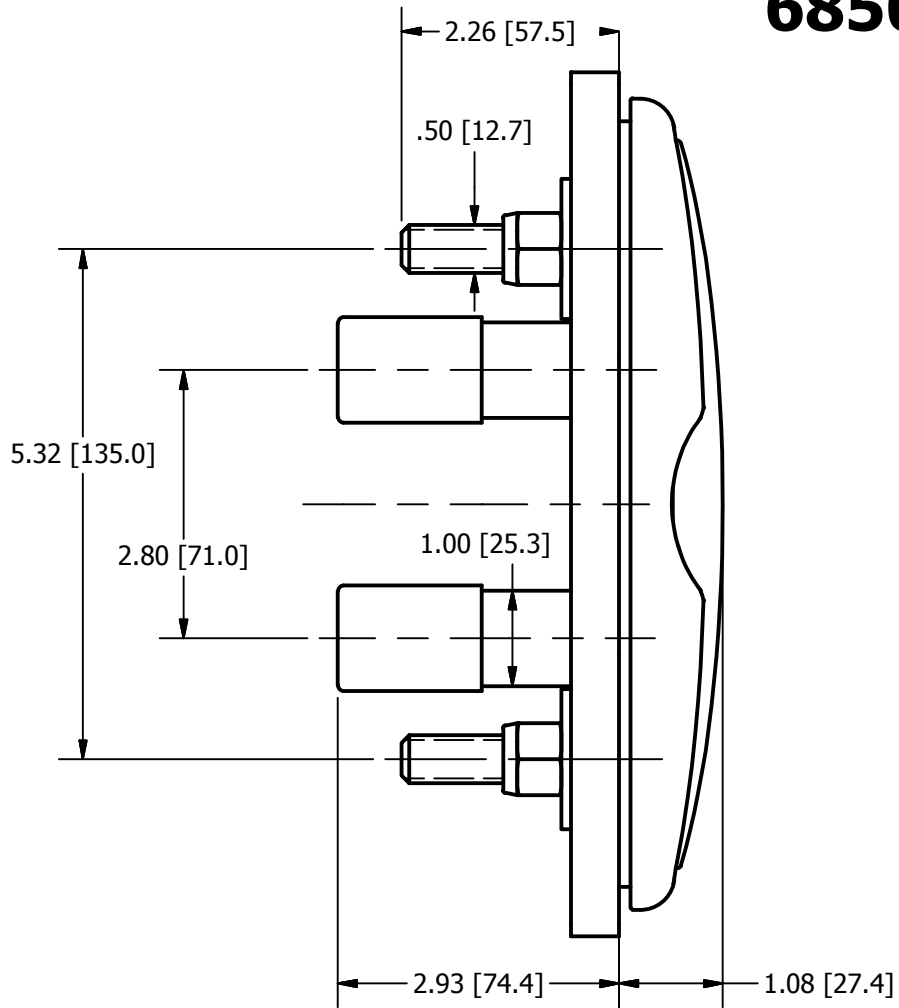

Marketing Drawing for 68505

Description
CLEAT 8" WIDE CUTTING EDGE

Size	Part No	Rev	Scale
A	68505	10	1 : 2

Phone: 800.874.4506

www.gemlux.com