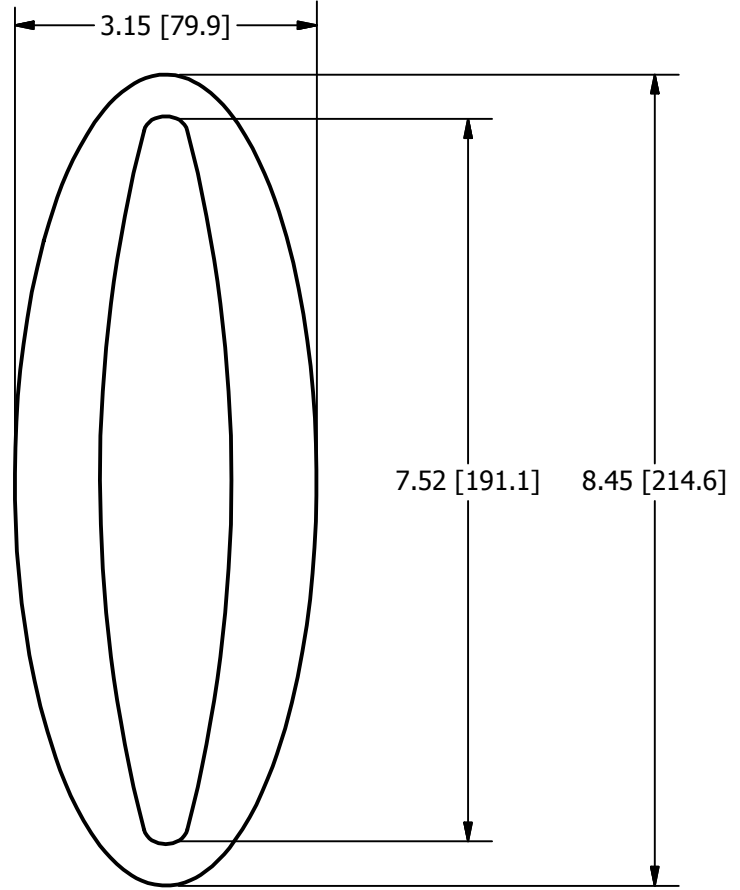

Marketing Drawing for 68505

Description
CLEAT 8" WIDE CUTTING EDGE

Size	Part No	Rev	Scale
A	68505	10	1 : 2

Phone: 800.874.4506

www.gemlux.com