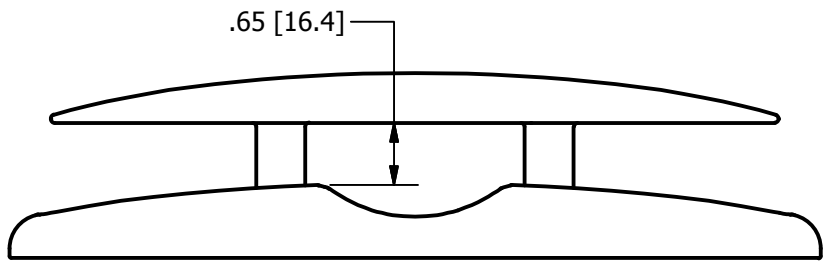

Marketing Drawing for 68505

Description
CLEAT 8" WIDE CUTTING EDGE

Size	Part No	Rev	Scale
A	68505	10	1 : 2

Phone: 800.874.4506

www.gemlux.com