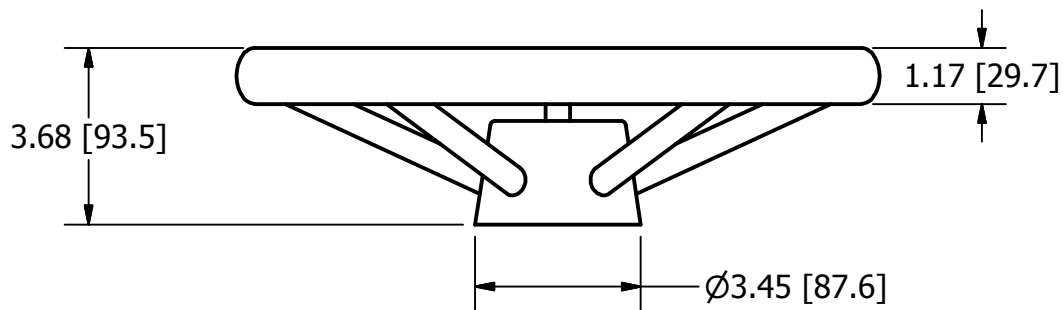

Marketing Drawing for 150101

Description
13" Steering Wheel

Size	Part No	Rev	Scale
A	150101	0	1:4

Phone: 800.874.4506

www.gemlux.com