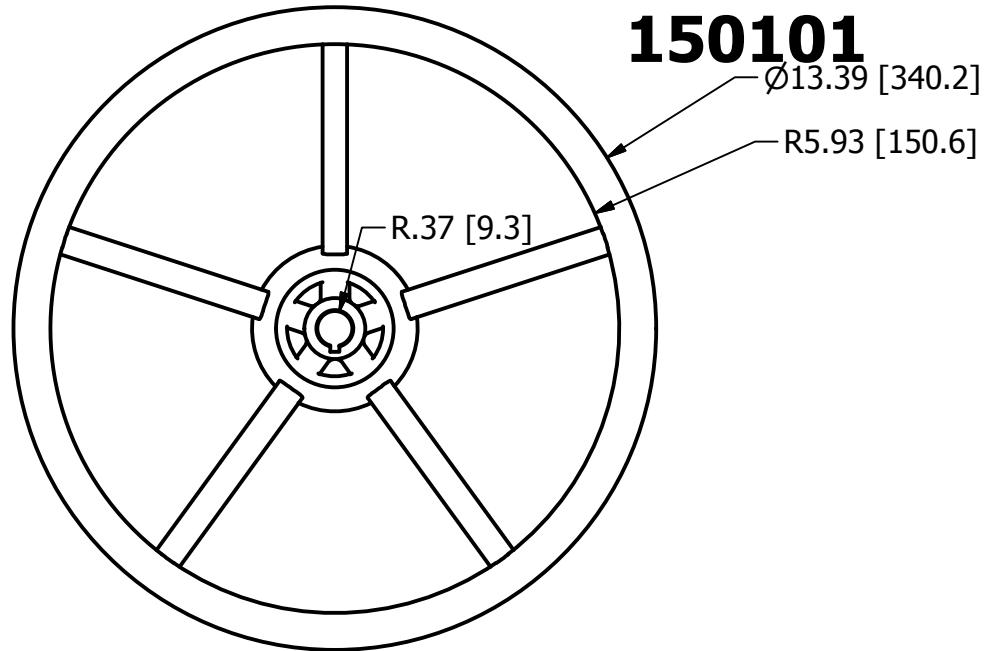

Marketing Drawing for 150101

Description
13" Steering Wheel

Size	Part No	Rev	Scale
A	150101	0	1:4

Phone: 800.874.4506

www.gemlux.com