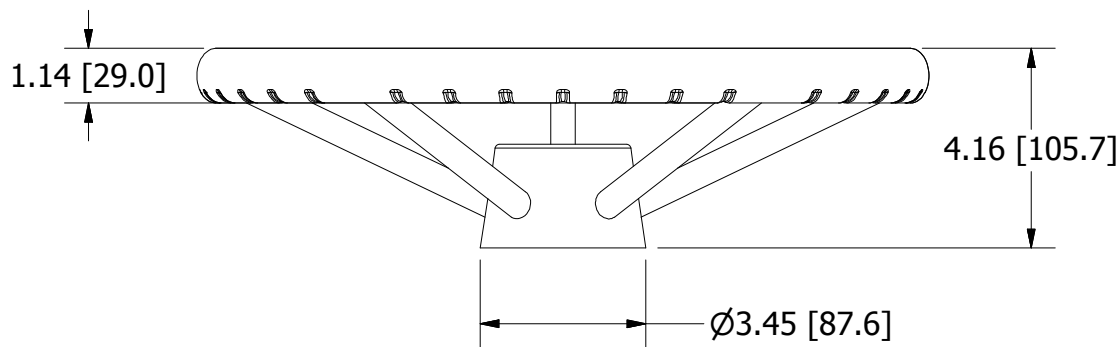

Marketing Drawing for 149904

Description
15" Steering Wheel FG

Size	Part No	Rev	Scale
A	149904	0	1:4

Phone: 800.874.4506

www.gemlux.com