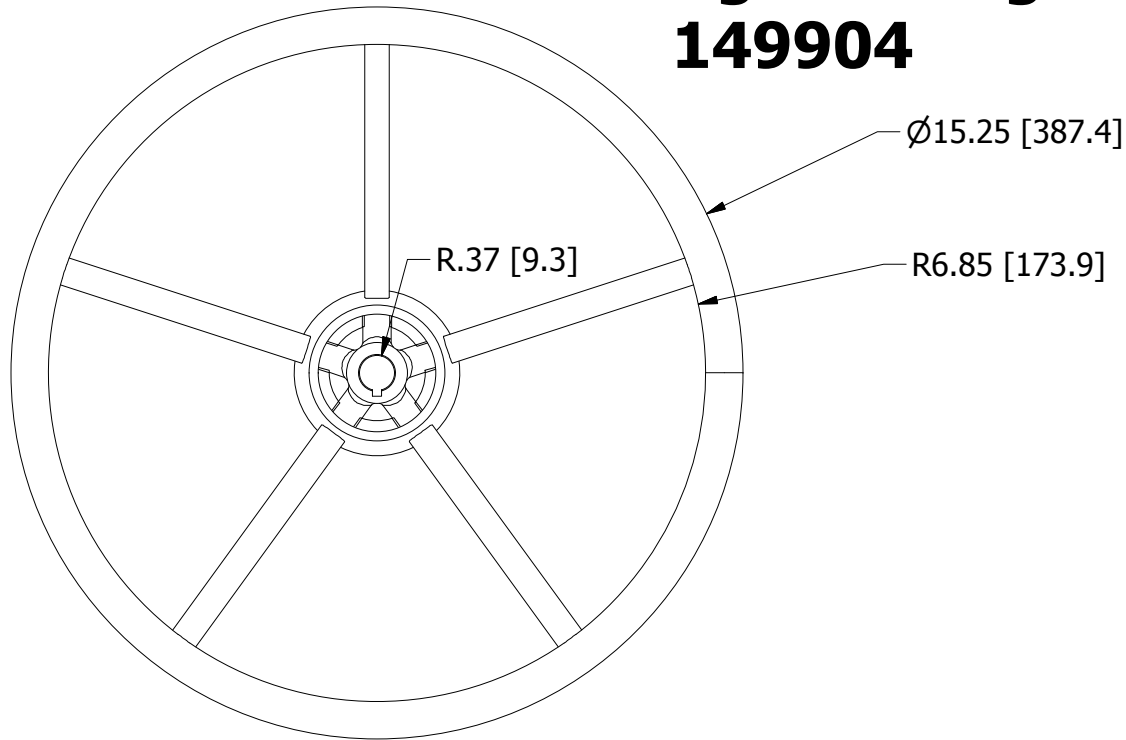

Marketing Drawing for 149904

Description
15" Steering Wheel FG

Size	Part No	Rev	Scale
A	149904	0	1:4

Phone: 800.874.4506

www.gemlux.com