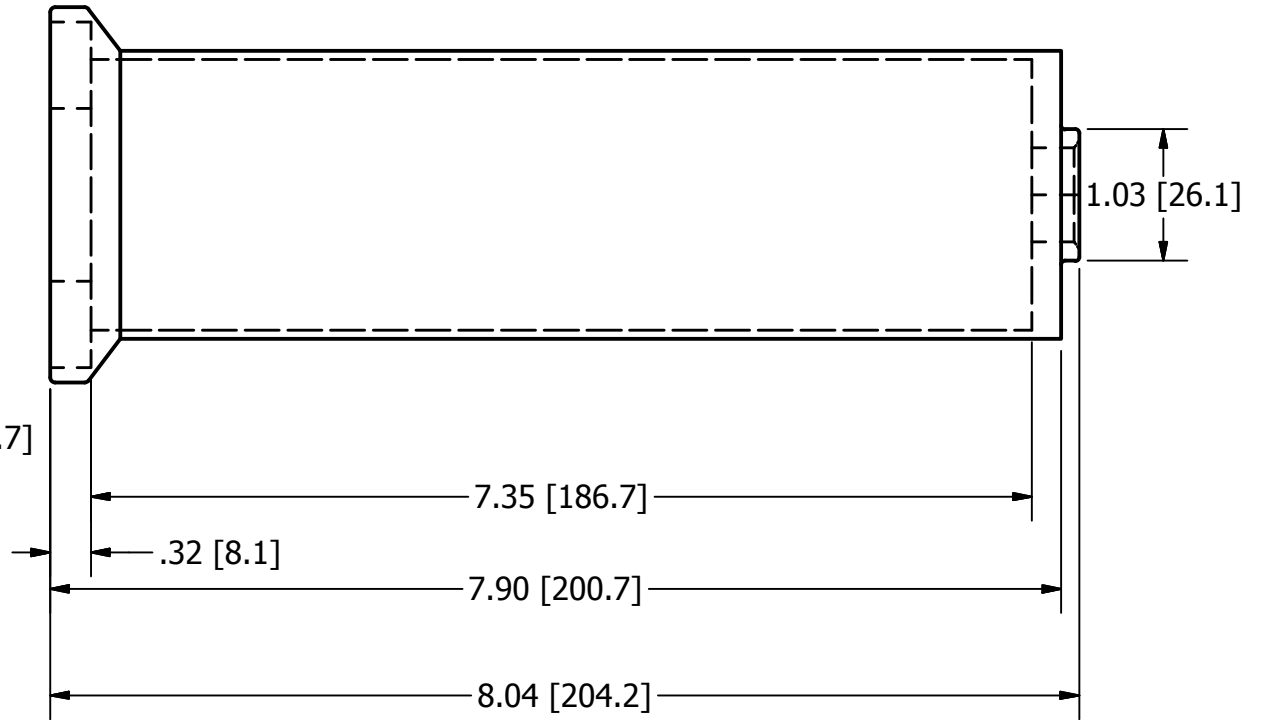

Marketing Drawing for 105555

Description
RH Installation Socket

Size	Part No	Rev	Scale
A	105555	0	2:3

Phone: 800.874.4506

www.gemlux.com