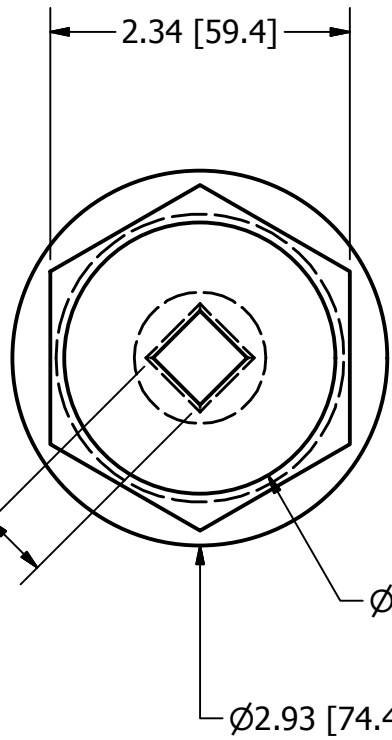

Marketing Drawing for 105555

Description
RH Installation Socket

Size	Part No	Rev	Scale
A	105555	0	2:3

Phone: 800.874.4506

www.gemlux.com