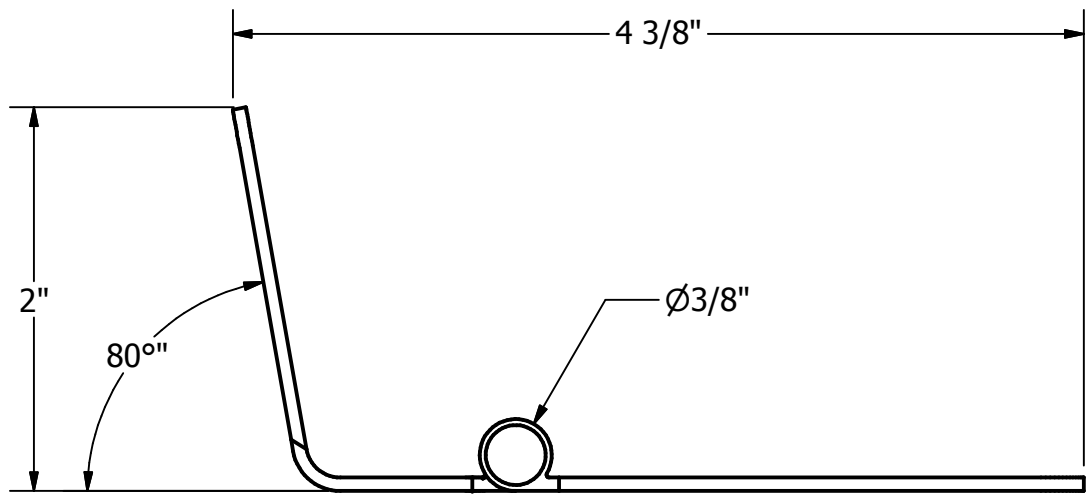

Drilled and countersunk for #10 fasteners

**1193**  
Hinge, Coastal  
4-7/16" x 3"