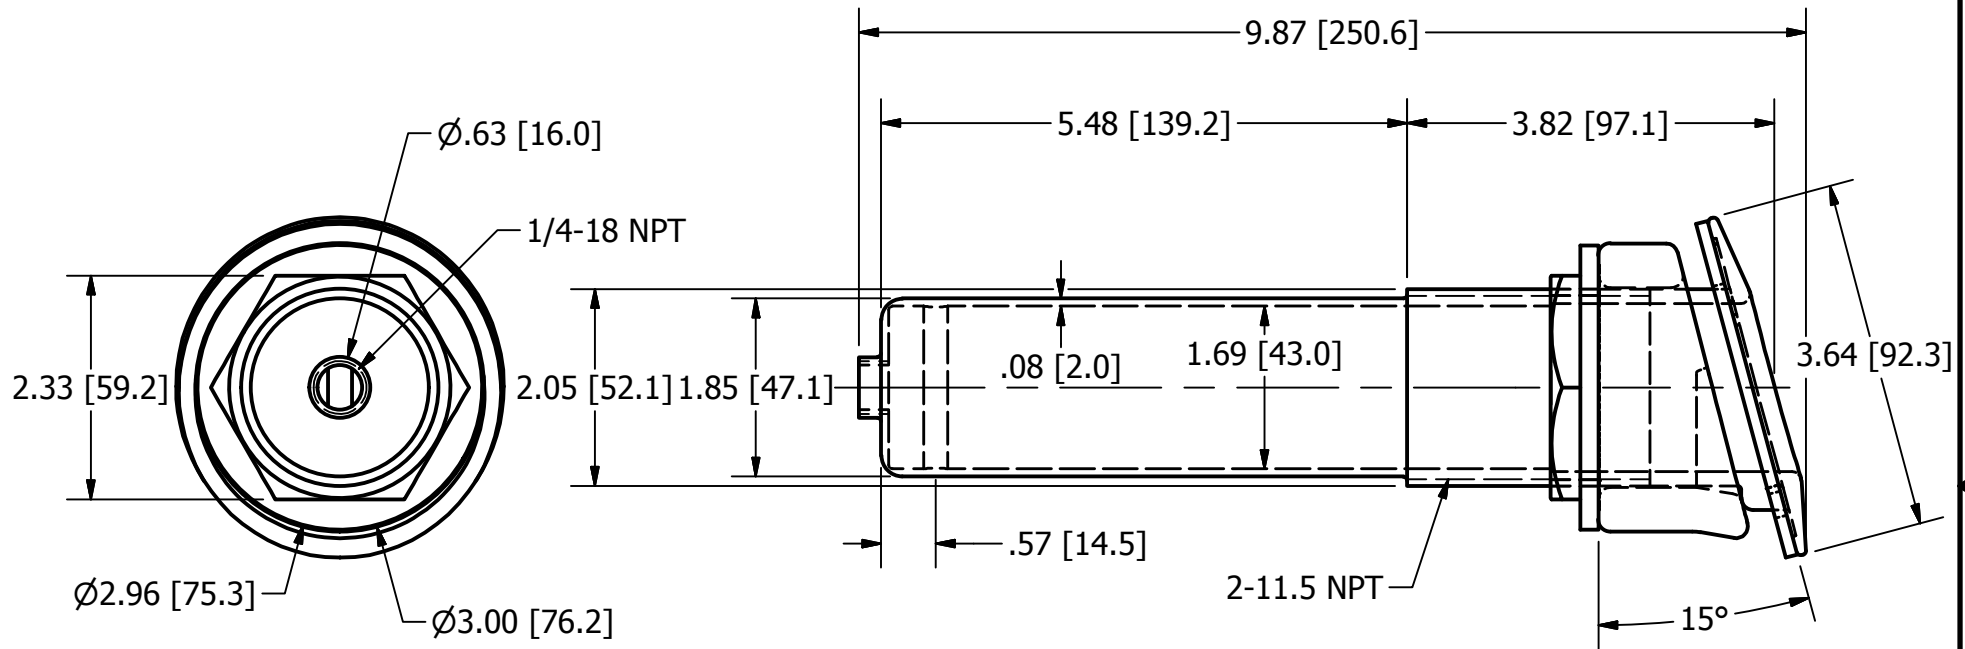

Marketing Drawing for 105526

Description
Rod Holder 15deg Round Screwless Ect Thrd

Size	Part No	Rev	Scale
A	105526	0	1:2

Phone: 800.874.4506

www.gemlux.com