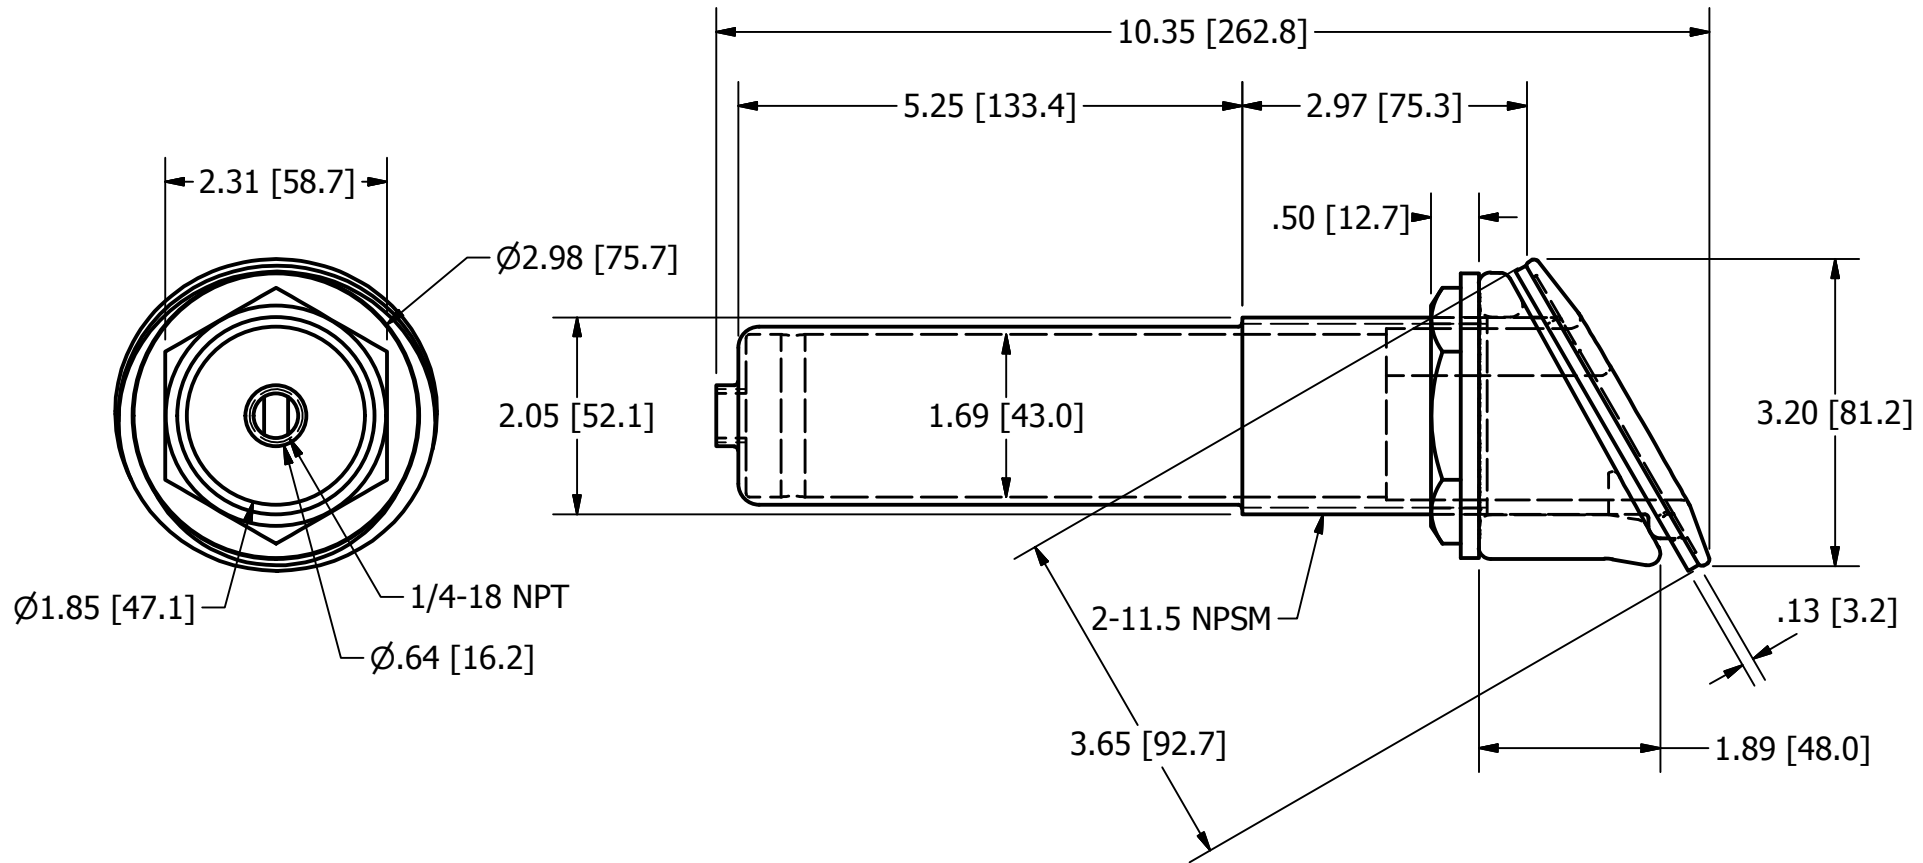

Marketing Drawing for 105525

Description
Rod Holder 30deg Round Screwless Ext Thrd

Size	Part No	Rev	Scale
A	105525	0	1:2

Phone: 800.874.4506

www.gemlux.com